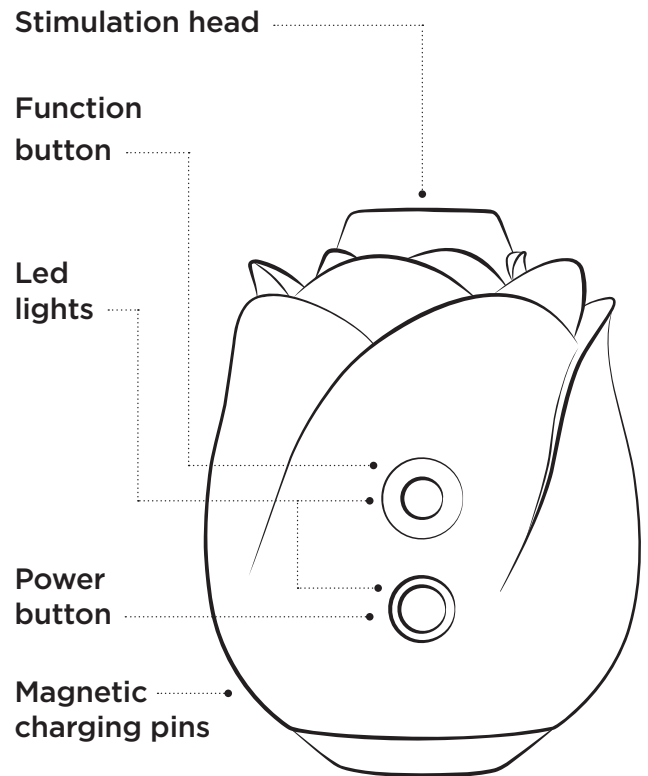

ROMP *Rose*

How to sell & demo

1. Point out ROMP Rose's eye-catching, unusual shape, and that it's the first flower-shaped toy with Pleasure Air stimulation – a type of suction-style air massage that teases the clit without direct contact to an incredible orgasm.
2. Hold the power button for 2 secs to turn ROMP Rose on, pointing out where the stimulation head slips over the clit, without direct contact with it. Mention that using water-based lube with the toy is recommended.
3. Start the vibrations by short-pressing the function button. Repeat this to cycle through 6 intensity levels and 4 patterns. Invite viewers to feel the different settings with their finger, noting that the toy runs quietly.
4. Hold both buttons for 3 secs to activate and deactivate the travel lock. The toy will buzz twice and the LED light will flash twice to indicate that the travel lock has been activated. The LED light will flash twice to indicate that the travel lock has been deactivated. Charging the toy will also deactivate the travel lock.

Product features

- Pleasure Air Technology
- 6 intensity levels & 4 vibrating patterns
- Body-safe silicone
- USB cable with magnetic charging pins
- Waterproof (IPX7)
- Travel lock

MSRP

EUR	USD	CAD	GBP	CHF	NOK	DKK	SEK
49,99	49,99	64,95	49,99	59	499	399	499
HKD	CNY	KRW	SGD	JPY	AUD	NTD	
390	428	65000	75	6700	79	1600