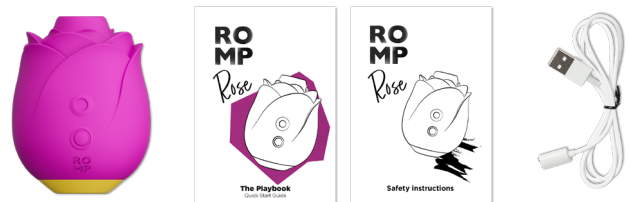

Packaging contains

Technical Information

Model No.	ROS10A
Name	ROMP Rose
Dimensions	L 76.2 mm Circumference: 177.8 mm
Product weight	117 g
Battery capacity	Contains rechargeable li-ion battery (3.7 V, 240 mAh)
Unit dimensions	94x80x62mm
Unit weight	187 g
Warranty	2 years

COLOR	SKU	EAN
PINK	RP301SG4	4251460612586