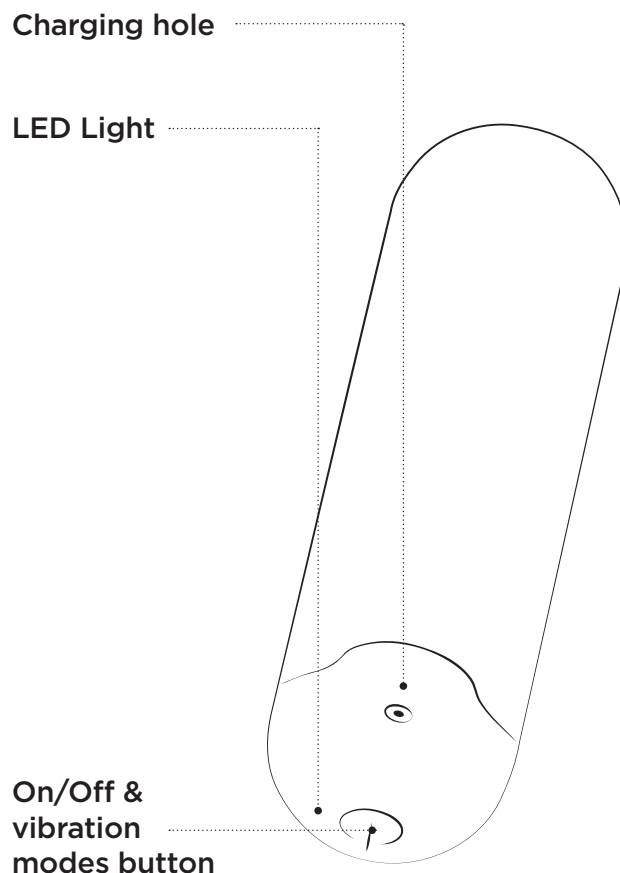

Key Selling Messages

- **Petite Power** – ROMP Riot may look unassuming, but this little wonder gives a lot of power per inch
- **Carry On** – this 3-inch vibe can be slipped into a pocket or a bag to brighten any journey.
- **Versatility** – Like a shot of adrenaline for solo or partner play, or to massage sensitive parts of your body, ROMP Riot gets the foreplay going!
- **Play Hard** – 6 speeds and 4 pleasure modes make this discreet little toy ideal for pleasure seekers.
- **Good Clean Fun** – completely body safe, no phthalates or latex, and up to an hour of pleasure at the highest speed.

PUNCHES WAY ABOVE ITS WEIGHT

How to play

1. Apply water-based lube to ROMP Riot and place on the clitoris.
2. Hold the POWER button for 2 secs and watch as your ROMP Riot comes to life.
3. Press the POWER button again to explore the 6 intensity levels and 4 vibe patterns.
4. Switch ROMP Riot off by holding down the POWER button for 2 secs.

ROMP Riot

How to sell & demo

1. Tell your audience that ROMP Riot is a bullet vibrator designed to give powerful clitoral pleasure.
2. Note that it's coated in silky-soft ABS with an ultra-hygienic silicone cap. These materials are durable, skin-friendly and feel great on the body.
3. Explain that ROMP Riot is splashproof - not waterproof - so it can get wet but can't be fully submerged in water.
4. Mention that ROMP Riot is rechargeable - just plug in the USB cable and rev it up for another use.
5. Demonstrate ROMP Riot's simple one-button controls: long press for 2 seconds to turn the toy on, then click to cycle through the 6 intensity levels and 4 vibration pattern modes. Long press again to turn it off.